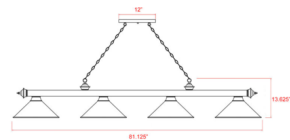

By Z-Lite

Description

Update a kitchen, dining room, or game room with this handsome, traditional Cordon Linear Pendant with Cone Metal Shade. This fashionable fixture blends metal frame with cone shades for a truly glamorous look.

Shown in rubbed brass / rubbed brass

Specifications

COLOR	Rubbed Brass
BODY FINISH	Rubbed Brass
WATTAGE	36W
DIMMER	Standard 120V
DIMENSIONS	81.12"L x 15"W x 18.75"H
BULB NOT INCLUDED	4 x A19/Medium (E26)/9W/120V LED
COUNTRY OF ORIGIN	India