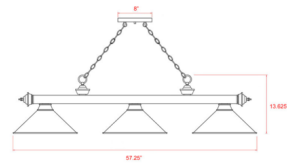

By Z-Lite

Description

Update a kitchen, dining room, or game room with this handsome, traditional Cordon Linear Pendant with Cone Metal Shade. This fashionable fixture blends metal frame with cone shades for a truly glamorous look.

Shown in rubbed brass / rubbed brass

Specifications

COLOR	Rubbed Brass
BODY FINISH	Rubbed Brass
WATTAGE	36W
DIMMER	Standard 120V
DIMENSIONS	81.12"L x 15"W x 18.75"H
BULB NOT INCLUDED	4 x A19/Medium (E26)/9W/120V LED
COUNTRY OF ORIGIN	India