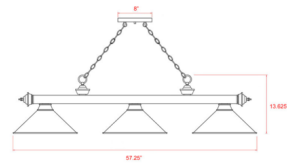

### Specifications

COLOR	.....	Rubbed Brass
BODY FINISH	.....	Rubbed Brass
WATTAGE	.....	36W
DIMMER	.....	Standard 120V
DIMENSIONS	.....	81.75"L x 16"W x 18.75"H
BULB NOT INCLUDED	.....	4 x A19/Medium (E26)/9W/120V LED
COUNTRY OF ORIGIN	.....	India