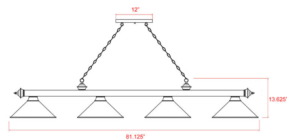

### Specifications

COLOR	.....	Rubbed Brass
BODY FINISH	.....	Rubbed Brass
WATTAGE	.....	36W
DIMMER	.....	Standard 120V
DIMENSIONS	.....	81.75"L x 16"W x 18.75"H
BULB NOT INCLUDED	.....	4 x A19/Medium (E26)/9W/120V LED
COUNTRY OF ORIGIN	.....	India