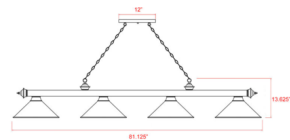

Shown in rubbed brass / rubbed brass

Specifications

COLOR	Rubbed Brass
BODY FINISH	Rubbed Brass
WATTAGE	36W
DIMMER	Standard 120V
DIMENSIONS	81.75\"L x 16\"W x 18.75\"H
BULB NOT INCLUDED	4 x A19/Medium (E26)/9W/120V LED
COUNTRY OF ORIGIN	India