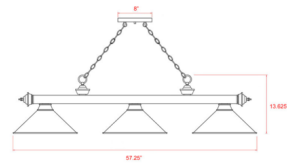

Shown in rubbed brass / rubbed brass