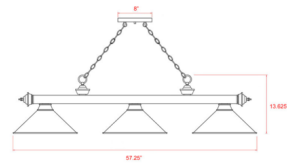

Shown in rubbed brass / white mottle

Specifications

COLOR White Mottle
BODY FINISH Rubbed Brass
WATTAGE 36W
DIMMER Standard 120V
DIMENSIONS 81.6\"L x 16\"W x 18.75\"H
BULB NOT INCLUDED 4 x A19/Medium (E26)/9W/120V LED
COUNTRY OF ORIGIN India