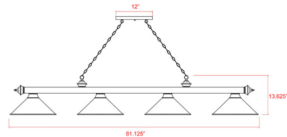

Shown in rubbed brass / white mottle

Specifications

COLOR White Mottle
BODY FINISH Rubbed Brass
WATTAGE 36W
DIMMER Standard 120V
DIMENSIONS 81.6\"L x 16\"W x 18.75\"H
BULB NOT INCLUDED 4 x A19/Medium (E26)/9W/120V LED
COUNTRY OF ORIGIN India