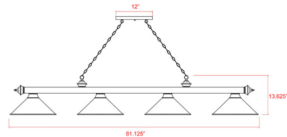

Lightology

lightology.com
866-954-4489
04-25-26

Project: _____

Company: _____

Location: _____ Fixture Type: _____

SPEC #: **ZLT1183749**

Approved On: _____ Approved By: _____

Cordon Linear Pendant with Flared Glass Shade

By Z-Lite

Description

Freshen up a kitchen, dining room, or game room with this handsome, traditional Cordon Linear Pendant with Flared Glass Shade. Blending a frame with delicate glass shades, this fashionable fixture has a sophisticated look designed to add elegance to classic decor. Note: Not all finish/color combinations are available.

Shown in rubbed brass / white mottle

Specifications

COLOR . . . . . White Mottle
BODY FINISH . . . . . Rubbed Brass
WATTAGE 36W
DIMMER . . . . . Standard 120V
DIMENSIONS . . . . . 81.6\"L x 16\"W x 18.75\"H
BULB NOT INCLUDED . . . . . 4 x A19/Medium (E26)/9W/120V LED
COUNTRY OF ORIGIN . . . . . India

CLICK TO VIEW PRODUCT

Notes: