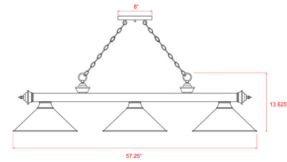

### Specifications

COLOR . . . . . White Mottle  
BODY FINISH . . . . . Rubbed Brass  
WATTAGE . . . . . 36W  
DIMMER . . . . . Standard 120V  
DIMENSIONS . . . . . 81.6\"L x 16\"W x 18.75\"H  
BULB NOT INCLUDED . . . . . 4 x A19/Medium (E26)/9W/120V LED  
COUNTRY OF ORIGIN . . . . . India