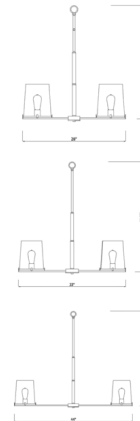

CLICK TO VIEW PRODUCT

Notes: