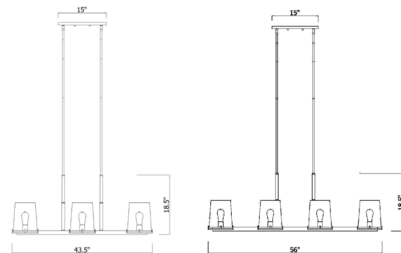

Specifications

COLOR Clear
BODY FINISH Matte Black
WATTAGE 54W
DIMMER Standard 120V
DIMENSIONS 43.5"L x 22"W x 10"H
BULB NOT INCLUDED 6 x A19/Medium (E26)/9W/120V LED
OTHER BULB OPTIONS 6 x Edison ST-Shape/Medium (E26)/120V LED
6 x Edison Tube/Medium (E26)/120V LED
COUNTRY OF ORIGIN China

Technical Information

PRODUCT DIMENSIONS Downrods Included: 2-6", 4-12", and 8-24" Stems

Shown in matte black / clear

CLICK TO VIEW PRODUCT

Notes: