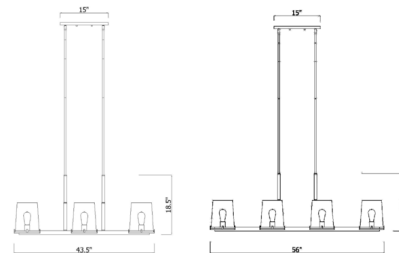

Shown in matte black / clear

Specifications

COLOR Clear
BODY FINISH Matte Black
WATTAGE 54W
DIMMER Standard 120V
DIMENSIONS 43.5\"L x 22\"W x 10\"H
BULB NOT INCLUDED 6 x A19/Medium (E26)/9W/120V LED
OTHER BULB OPTIONS 6 x Edison ST-Shape/Medium (E26)/120V LED
6 x Edison Tube/Medium (E26)/120V LED
COUNTRY OF ORIGIN China

Technical Information

PRODUCT DIMENSIONS Downrods Included: 2-6\", 4-12\", and 8-24\" Stems

CLICK TO VIEW PRODUCT

Notes: