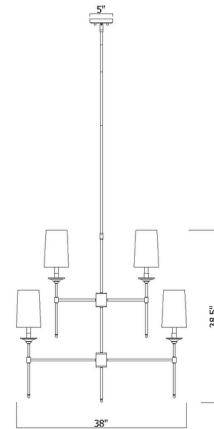

Description

Capture attention with a fixture featuring stemmed lamp-like lights topped with off-white fabric shades, and mounted to an intricate frame. A tapered silhouette turns this Emily 2 Tier Chandelier into a compelling choice for highlighting dining spaces, entryways, and main living areas.

Specifications

COLOR Off White
BODY FINISH Polished Nickel
WATTAGE 81W
DIMMER Standard 120V
DIMENSIONS 38"W x 38.75"H
BULB NOT INCLUDED 9 x B10/Candelabra (E12)/9W/120V LED
COUNTRY OF ORIGIN China

Technical Information

PRODUCT DIMENSIONS Downrods Included: 1-6", 2-12", and 4-24" Stems

Shown in polished nickel / off white

CLICK TO VIEW PRODUCT

Notes: