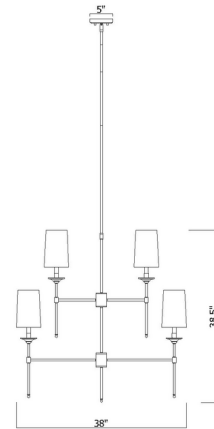

### Description

Capture attention with a fixture featuring stemmed lamp-like lights topped with off-white fabric shades, and mounted to an intricate frame. A tapered silhouette turns this Emily 2 Tier Chandelier into a compelling choice for highlighting dining spaces, entryways, and main living areas.

### Specifications

COLOR . . . . . Off White  
BODY FINISH . . . . . Polished Nickel  
WATTAGE . . . . . 81W  
DIMMER . . . . . Standard 120V  
DIMENSIONS . . . . . 38"W x 38.75"H  
BULB NOT INCLUDED . . . . . 9 x B10/Candelabra (E12)/9W/120V LED  
COUNTRY OF ORIGIN . . . . . China

### Technical Information

PRODUCT DIMENSIONS . . . . . Downrods Included: 1-6", 2-12", and 4-24" Stems

Shown in polished nickel / off white

CLICK TO VIEW PRODUCT

Notes: