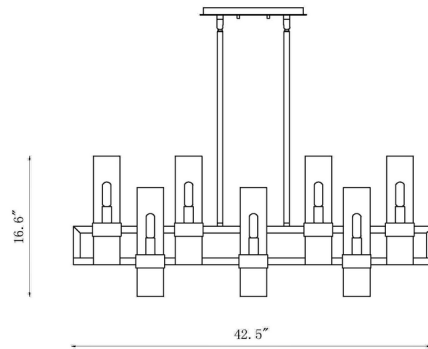

Specifications

COLOR Clear
BODY FINISH Matte Black
WATTAGE 90W
DIMMER Standard 120V
DIMENSIONS 42.5"L x 16.5"W x 16.6"H
BULB NOT INCLUDED 10 x B10/Candelabra (E12)/9W/120V LED
COUNTRY OF ORIGIN China

Technical Information

PRODUCT DIMENSIONS Downrods Included: 2-6", 4-12", and 8-24" Stems

Shown in matte black / clear

CLICK TO VIEW PRODUCT

Notes: