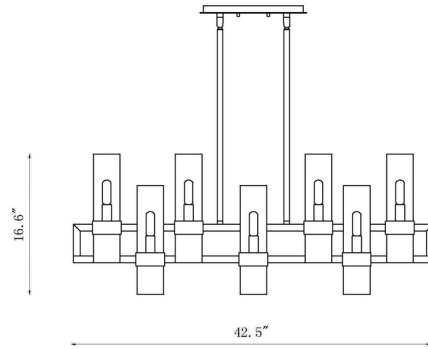

Specifications

COLOR Clear
BODY FINISH Matte Black
WATTAGE 90W
DIMMER Standard 120V
DIMENSIONS 42.5"L x 16.5"W x 16.6"H
BULB NOT INCLUDED 10 x B10/Candelabra (E12)/9W/120V LED
COUNTRY OF ORIGIN China

Technical Information

PRODUCT DIMENSIONS Downrods Included: 2-6", 4-12", and 8-24" Stems

Shown in matte black / clear

CLICK TO VIEW PRODUCT

Notes: