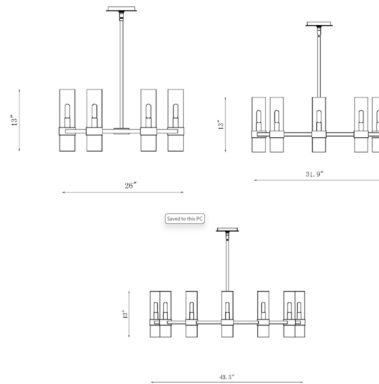

Specifications

COLOR Clear
 BODY FINISH Matte Black
 WATTAGE 54W
 DIMMER Standard 120V
 DIMENSIONS 26"W x 13"H
 BULB NOT INCLUDED 6 x B10/Candelabra (E12)/9W/120V LED
 COUNTRY OF ORIGIN China

Technical Information

PRODUCT DIMENSIONS Downrods Included: 1-3", 1-6", and 6-12" Stems

Shown in matte black / clear

CLICK TO VIEW PRODUCT

Notes: