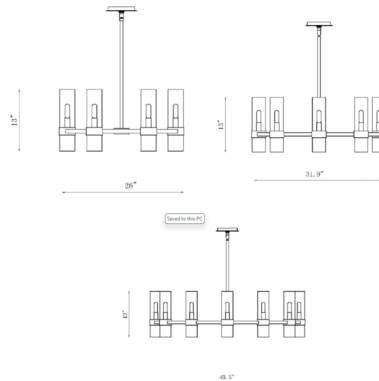

Specifications

COLOR Clear
BODY FINISH Matte Black
WATTAGE 54W
DIMMER Standard 120V
DIMENSIONS 26"W x 13"H
BULB NOT INCLUDED 6 x B10/Candelabra (E12)/9W/120V LED
COUNTRY OF ORIGIN China

Technical Information

PRODUCT DIMENSIONS Downrods Included: 1-3", 1-6", and 6-12" Stems

Shown in matte black / clear

CLICK TO VIEW PRODUCT

Notes: