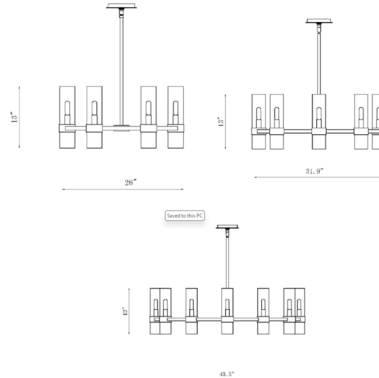

Specifications

COLOR Clear
BODY FINISH Matte Black
WATTAGE 54W
DIMMER Standard 120V
DIMENSIONS 26"W x 13"H
BULB NOT INCLUDED 6 x B10/Candelabra (E12)/9W/120V LED
COUNTRY OF ORIGIN China

Technical Information

PRODUCT DIMENSIONS Downrods Included: 1-3", 1-6", and 6-12" Stems

Shown in matte black / clear

CLICK TO VIEW PRODUCT

Notes: