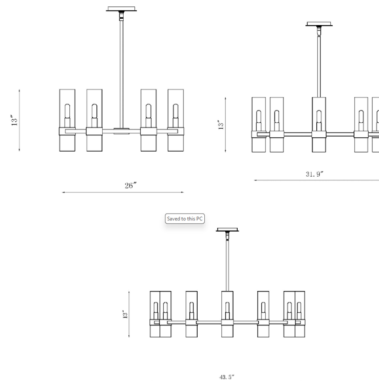

### Specifications

COLOR . . . . . Clear  
BODY FINISH . . . . . Matte Black  
WATTAGE . . . . . 54W  
DIMMER . . . . . Standard 120V  
DIMENSIONS . . . . . 26"W x 13"H  
BULB NOT INCLUDED . . . . . 6 x B10/Candelabra (E12)/9W/120V LED  
COUNTRY OF ORIGIN . . . . . China

### Technical Information

PRODUCT DIMENSIONS . . . . . Downrods Included: 1-3", 1-6", and 6-12" Stems

Shown in matte black / clear

CLICK TO VIEW PRODUCT

Notes: