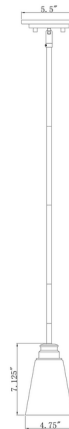

Lightology

lightology.com
866-954-4489
05-24-26

Project: _____

Company: _____

Location: _____ Fixture Type: _____

SPEC #: **ZLT1183850**

Approved On: _____ Approved By: _____

Annora Mini Pendant By Z-Lite

Description

Harmony of vintage style fixture, clear glass, and vintage bulb shapes define the Annora Mini Pendant. Clear glass paired with elegant finish fittings complete the look.

Specifications

COLOR	Clear
BODY FINISH	Matte Black
WATTAGE	17W
DIMMER	Standard 120V
DIMENSIONS	5.5"W x 54.88"H x 5.5"D
BULB NOT INCLUDED	1 x A19/Medium (E26)/17W/120V LED
OTHER BULB OPTIONS	1 x Edison ST-Shape/Medium (E26)/120V LED
COUNTRY OF ORIGIN	China

Technical Information

PRODUCT DIMENSIONS Downrods Included: 1-3", 1-6" and 3-12" Stems

Shown in matte black / clear

CLICK TO VIEW PRODUCT

Notes: