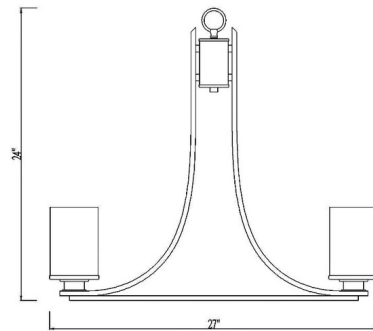

Specifications

COLOR Clear Seedy
BODY FINISH Olde Brass
WATTAGE 500W
DIMMER Standard 120V
DIMENSIONS 27"W x 24"H
BULB NOT INCLUDED 5 x A19/Medium (E26)/100W/120V Incandescent
OTHER BULB OPTIONS 5 x A19/Medium (E26)/120V LED
COUNTRY OF ORIGIN China

Technical Information

PRODUCT DIMENSIONS Adjustable Chain Length: 72"

Shown in olde brass / clear seedy

CLICK TO VIEW PRODUCT

Notes: