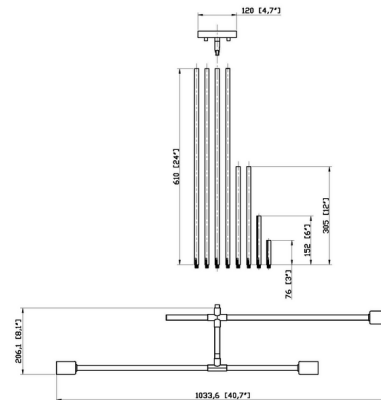

Specifications

COLOR	N/A
BODY FINISH	Chrome
WATTAGE	27W
DIMMER	Standard 120V
DIMENSIONS	40.75"L x 4.75"W x 8"H
BULB NOT INCLUDED	3 x G25/Medium (E26)/9W/120V LED
OTHER BULB OPTIONS	3 x Edison Globe/Medium (E26)/120V LED
COUNTRY OF ORIGIN	China

Technical Information

PRODUCT DIMENSIONS Downrods Included: 1-6", 2-12", and 4-24" Stems

Shown in chrome

CLICK TO VIEW PRODUCT

Notes: