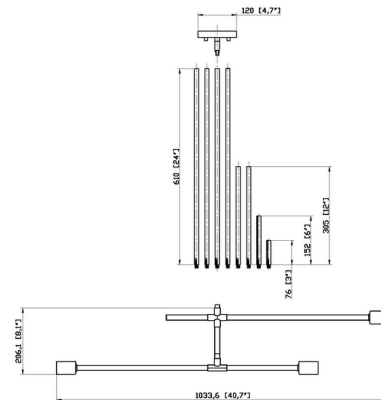

Specifications

COLOR N/A
BODY FINISH Chrome
WATTAGE 27W
DIMMER Standard 120V
DIMENSIONS 40.75"L x 4.75"W x 8"H
BULB NOT INCLUDED 3 x G25/Medium (E26)/9W/120V LED
OTHER BULB OPTIONS 3 x Edison Globe/Medium (E26)/120V LED
COUNTRY OF ORIGIN China

Technical Information

PRODUCT DIMENSIONS Downrods Included: 1-6", 2-12", and 4-24" Stems

Shown in chrome

CLICK TO VIEW PRODUCT

Notes: