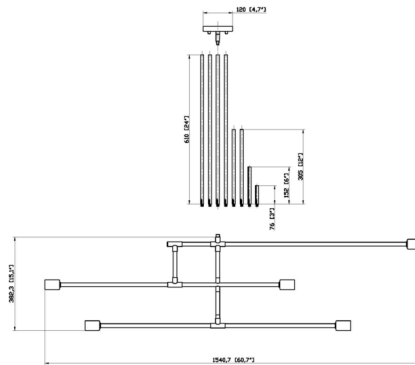

### Specifications

COLOR . . . . . N/A  
BODY FINISH . . . . . Matte Black  
WATTAGE . . . . . 45W  
DIMMER . . . . . Standard 120V  
DIMENSIONS . . . . . 60.75"L x 4.75"W x 15"H  
BULB NOT INCLUDED . . . . . 5 x G25/Medium (E26)/9W/120V LED  
OTHER BULB OPTIONS . . . . . 5 x Edison Globe/Medium (E26)/120V LED  
COUNTRY OF ORIGIN . . . . . China

### Technical Information

PRODUCT DIMENSIONS . . . . . Downrods Included: 1-6", 2-12", and 4-24" Stems

Notes:

Shown in matte black

CLICK TO VIEW PRODUCT