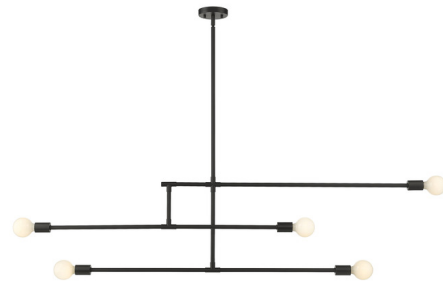

## Modernist Triple Linear Chandelier

By Z-Lite

### Description

Bold linear styling adds surprising character to contemporary spaces, forming a linear shape that makes this Modernist Triple Linear Chandelier stand out as an uplifting accent with a hint of industrial flavor. Bring fresh lighting and elegant aesthetics to a modern dining or living space. Stark geometric parallel and perpendicular silhouetting turns low-key, simple visuals into an eye-catching addition to primary decor.

### Specifications

COLOR . . . . . N/A  
BODY FINISH . . . . . Matte Black  
WATTAGE . . . . . 45W  
DIMMER . . . . . Standard 120V  
DIMENSIONS . . . . . 60.75"L x 4.75"W x 15"H  
BULB NOT INCLUDED . . . . . 5 x G25/Medium (E26)/9W/120V LED  
OTHER BULB OPTIONS . . . . . 5 x Edison Globe/Medium (E26)/120V LED  
COUNTRY OF ORIGIN . . . . . China

### Technical Information

PRODUCT DIMENSIONS . . . . . Downrods Included: 1-6", 2-12", and 4-24" Stems

Notes:

Shown in matte black

CLICK TO VIEW PRODUCT