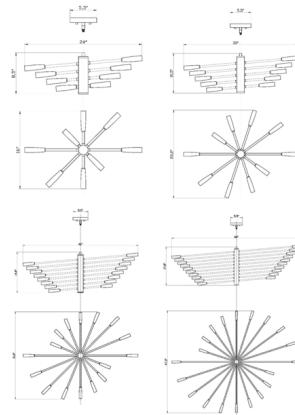

## Ascension Linear Chandelier

By Z-Lite

### Description

The modernistic aesthetic of space sneaks in to add a dynamic vibe to this chic Ascension Linear Chandelier. Make any space a central focus with a fixture crafted of bold steel and dressed up with slender baton-style arms that may be rotated to achieve a customized look. This linear chandelier is a superb addition to both casual and semi-formal contemporary spaces.

### Specifications

COLOR	N/A
BODY FINISH	Matte Black
WATTAGE	144W
DIMMER	Standard 120V
DIMENSIONS	42"L x 32"W x 15"H
BULB NOT INCLUDED	16 x T6/Candelabra (E12)/9W/120V LED
COUNTRY OF ORIGIN	China

CLICK TO VIEW PRODUCT