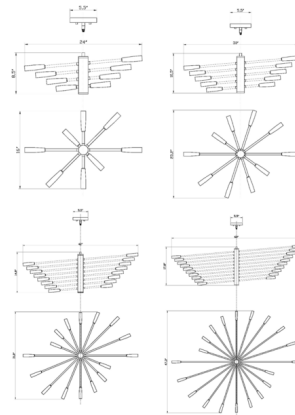

Description

The modernistic aesthetic of space sneaks in to add a dynamic vibe to this chic Ascension Linear Chandelier. Make any space a central focus with a fixture crafted of bold steel and dressed up with slender baton-style arms that may be rotated to achieve a customized look. This linear chandelier is a superb addition to both casual and semi-formal contemporary spaces.

Specifications

| | |
|-------------------|-------------------------------------|
| COLOR | N/A |
| BODY FINISH | Matte Black |
| WATTAGE | 72W |
| DIMMER | Standard 120V |
| DIMENSIONS | 24"L x 16"W x 8.5"H |
| BULB NOT INCLUDED | 8 x T6/Candelabra (E12)/9W/120V LED |
| COUNTRY OF ORIGIN | China |

Technical Information

PRODUCT DIMENSIONS Downrods Included: 1-3", 1-6", and 6-12" Stems

Shown in matte black

CLICK TO VIEW PRODUCT

Notes: