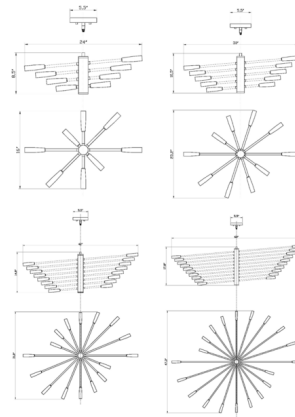

### Description

The modernistic aesthetic of space sneaks in to add a dynamic vibe to this chic Ascension Linear Chandelier. Make any space a central focus with a fixture crafted of bold steel and dressed up with slender baton-style arms that may be rotated to achieve a customized look. This linear chandelier is a superb addition to both casual and semi-formal contemporary spaces.

### Specifications

|                   |                                     |
|-------------------|-------------------------------------|
| COLOR             | N/A                                 |
| BODY FINISH       | Matte Black                         |
| WATTAGE           | 72W                                 |
| DIMMER            | Standard 120V                       |
| DIMENSIONS        | 24"L x 16"W x 8.5"H                 |
| BULB NOT INCLUDED | 8 x T6/Candelabra (E12)/9W/120V LED |
| COUNTRY OF ORIGIN | China                               |

### Technical Information

PRODUCT DIMENSIONS . . . . . Downrods Included: 1-3", 1-6", and 6-12" Stems

Shown in matte black

CLICK TO VIEW PRODUCT

Notes: