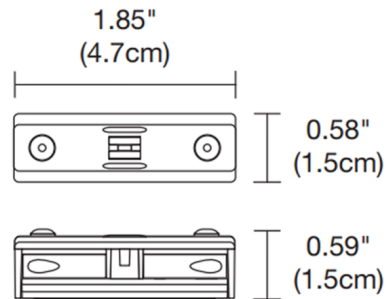

### Description

The Miniature Straight Conductive Connector joins two track sections end to end and may be covered by the plastic insert. Designed for use with PureEdge TS24 1-circuit surface mount track.

### Specifications

COLOR	N/A
BODY FINISH	Black
WATTAGE	N/A
DIMMER	N/A
DIMENSIONS	1.85"W x 0.59"H
BULB	N/A

CLICK TO VIEW PRODUCT

Notes: