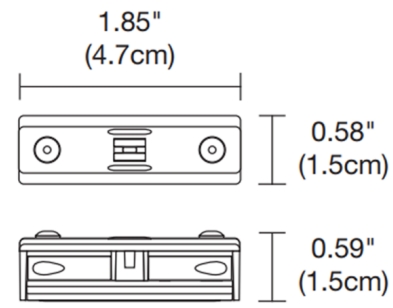

### Description

The Miniature Straight Conductive Connector joins two track sections end to end and may be covered by the plastic insert. Designed for use with PureEdge TS24 1-circuit surface mount track.

### Specifications

COLOR	N/A
BODY FINISH	Black
WATTAGE	N/A
DIMMER	N/A
DIMENSIONS	1.85"W x 0.59"H
BULB	N/A

CLICK TO VIEW PRODUCT

Notes: