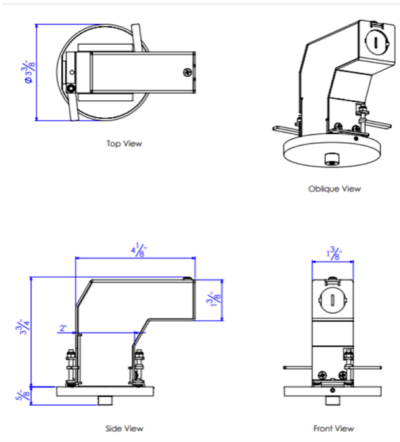

Description

The optional Mini Box Canopy accessory is designed for the Sonneman Thin-Line and Counterpoint pendants. This is a great solution if you are looking for a smaller canopy than the standard that comes with the fixture. Note: Canopy is 3.375 inch diameter and does not mount to a standard US junction box.

Shown in satin black

Specifications

COLOR	N/A
BODY FINISH	Satin White
WATTAGE	N/A
DIMMER	N/A
DIMENSIONS	3.375"W x 0.625"H
BULB	N/A

CLICK TO VIEW PRODUCT

Notes: