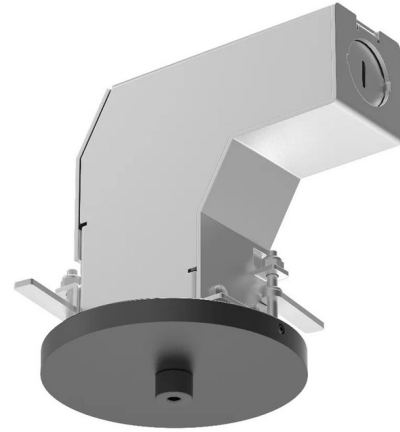

Lightology

lightology.com
866-954-4489
05-31-26

Project: _____

Company: _____

Location: _____ Fixture Type: _____

SPEC #: **SON1184105**

Approved On: _____ Approved By: _____

Mini Box Canopy By Sonneman

Description

The optional Mini Box Canopy accessory is designed for the Sonneman Thin-Line and Counterpoint pendants. This is a great solution if you are looking for a smaller canopy than the standard that comes with the fixture. Note: Canopy is 3.375 inch diameter and does not mount to a standard US junction box.

Shown in satin black

Specifications

COLOR	N/A
BODY FINISH	Satin White
WATTAGE	N/A
DIMMER	N/A
DIMENSIONS	3.375"W x 0.625"H
BULB	N/A

CLICK TO VIEW PRODUCT

Notes: