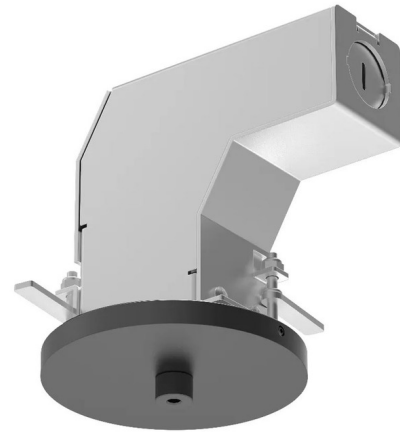

Lightology

lightology.com
866-954-4489
05-31-26

Project: _____

Company: _____

Location: _____ Fixture Type: _____

SPEC #: **SON1184106**

Approved On: _____ Approved By: _____

Mini Box Canopy By Sonneman

Description

The optional Mini Box Canopy accessory is designed for the Sonneman Thin-Line and Counterpoint pendants. This is a great solution if you are looking for a smaller canopy than the standard that comes with the fixture. Note: Canopy is 3.375 inch diameter and does not mount to a standard US junction box.

Shown in satin black

Specifications

COLOR	N/A
BODY FINISH	Bright Satin Aluminum
WATTAGE	N/A
DIMMER	N/A
DIMENSIONS	3.375"W x 0.625"H
BULB	N/A

CLICK TO VIEW PRODUCT

Notes: