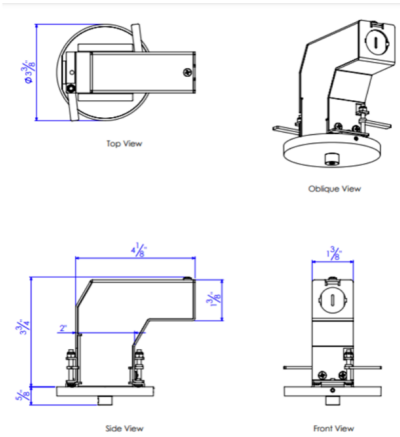

Description

The optional Mini Box Canopy accessory is designed for the Sonneman Thin-Line and Counterpoint pendants. This is a great solution if you are looking for a smaller canopy than the standard that comes with the fixture. Note: Canopy is 3.375 inch diameter and does not mount to a standard US junction box.

Shown in satin black

Specifications

COLOR	N/A
BODY FINISH	Bright Satin Aluminum
WATTAGE	N/A
DIMMER	N/A
DIMENSIONS	3.375"W x 0.625"H
BULB	N/A

CLICK TO VIEW PRODUCT

Notes: