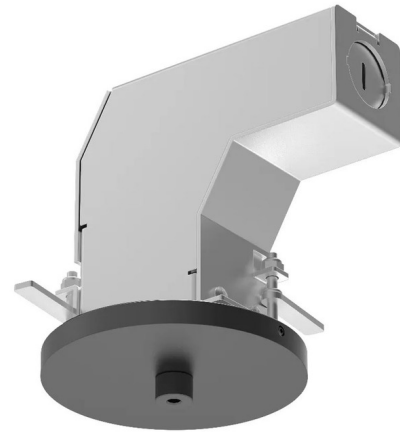

Lightology

lightology.com
866-954-4489
05-01-26

Project: _____

Company: _____

Location: _____ Fixture Type: _____

SPEC #: **SON1184107**

Approved On: _____ Approved By: _____

Mini Box Canopy By SONNEMAN

Description

The optional Mini Box Canopy accessory is designed for the Sonneman Thin-Line and Counterpoint pendants. This is a great solution if you are looking for a smaller canopy than the standard that comes with the fixture. Note: Canopy is 3.375 inch diameter and does not mount to a standard US junction box.

Shown in satin black

Specifications

COLOR	N/A
BODY FINISH	Satin Black
WATTAGE	N/A
DIMMER	N/A
DIMENSIONS	3.375"W x 0.625"H
BULB	N/A

CLICK TO VIEW PRODUCT

Notes: