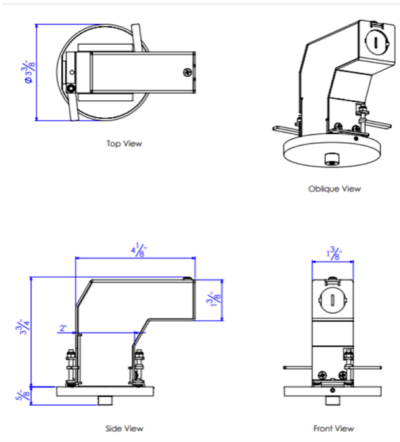

Description

The optional Mini Box Canopy accessory is designed for the Sonneman Thin-Line and Counterpoint pendants. This is a great solution if you are looking for a smaller canopy than the standard that comes with the fixture. Note: Canopy is 3.375 inch diameter and does not mount to a standard US junction box.

Shown in satin black

Specifications

COLOR	N/A
BODY FINISH	Satin Black
WATTAGE	N/A
DIMMER	N/A
DIMENSIONS	3.375"W x 0.625"H
BULB	N/A

CLICK TO VIEW PRODUCT

Notes: