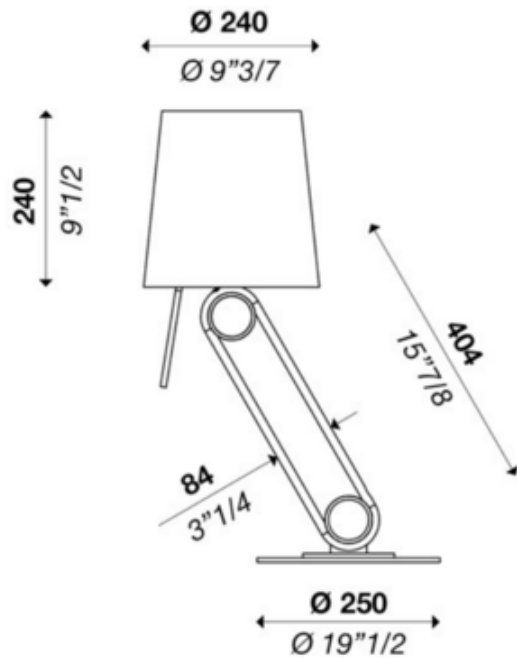

### DESCRIPTION

The Mecano Table Lamp brings both form and function to your interior space. The smooth steel frame adjusts side to side to place the warm light exactly where you need it. The fabric shade includes a polycarbonate diffuser. Push dimmer is located on the head.

Shown in: Gunmetal / Grey

SHADE COLOR	Grey
BODY FINISH	Gunmetal
WATTAGE	20W
DIMMER	Included
DIMENSIONS	19.5"W x 24.21"H
BULB NOT INCLUDED	
LAMP	1 x A19/Medium (E26)/20W/120V LED

#### Technical Information

PRODUCT DIMENSIONS	Cord: 96"
--------------------	-----------

SPEC #

&CO1184108

COMPANY

PROJECT

FIXTURE TYPE

APPROVED BY