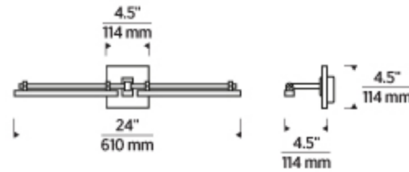

CLICK TO VIEW PRODUCT

Notes: