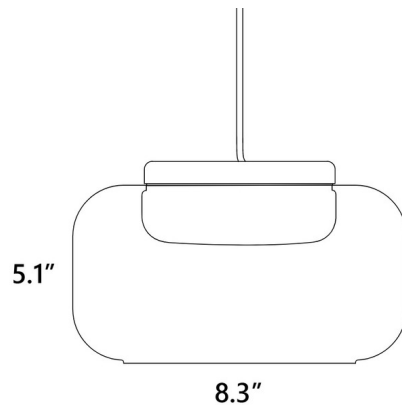

Shown in black / clear