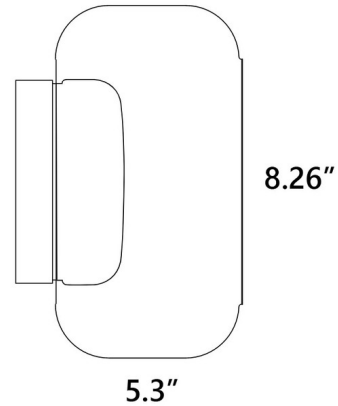

CLICK TO VIEW PRODUCT

Notes: