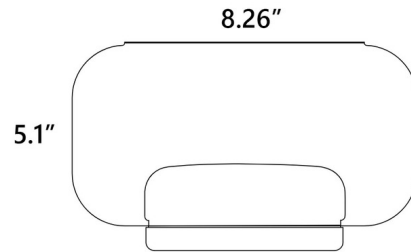

Shown in black / clear

Specifications

COLOR	Clear
BODY FINISH	Black
WATTAGE	9W
DIMMER	Included
DIMENSIONS	8.3"W x 5.1"H
BULB INCLUDED	1x LED/GX53/9W/120V LED
COUNTRY OF ORIGIN	Mexico

Technical Information

PRODUCT DIMENSIONS	Cord Length: 78.7"
COLOR RENDERING	90 CRI
LAMP COLOR	2700K Warm Dim
LUMENS/WATT	66.67
LUMINOUS FLUX	600 lumens

CLICK TO VIEW PRODUCT

Notes: