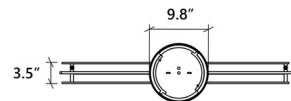

Shown in imbuia

Specifications

COLOR	N/A
BODY FINISH	Imbuia
WATTAGE	47W
DIMMER	Low Voltage Electronic
DIMENSIONS	39.4"L x 3.5"W x 7.7"H
INTEGRATED LED MODULE	1 x LED/47W/120-277V LED
COUNTRY OF ORIGIN	Brazil

Technical Information

PRODUCT DIMENSIONS	Adjustable Cable Length: 120"
COLOR RENDERING	90 CRI
LAMP COLOR	3000K
LUMENS/WATT	57.36
LUMINOUS FLUX	2696 lumens

CLICK TO VIEW PRODUCT

Notes: