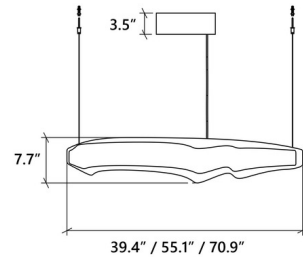

Shown in imbuia

Specifications

COLOR	N/A
BODY FINISH	Imbuia
WATTAGE	47W
DIMMER	Low Voltage Electronic
DIMENSIONS	39.4"L x 3.5"W x 7.7"H
INTEGRATED LED MODULE	1 x LED/47W/120-277V LED
COUNTRY OF ORIGIN	Brazil

Technical Information

PRODUCT DIMENSIONS	Adjustable Cable Length: 120"
COLOR RENDERING	90 CRI
LAMP COLOR	3000K
LUMENS/WATT	57.36
LUMINOUS FLUX	2696 lumens

CLICK TO VIEW PRODUCT

Notes: