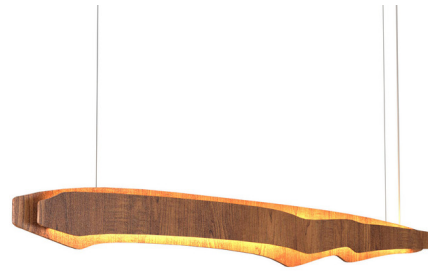

Lightology

lightology.com
866-954-4489
08-05-25

Project: _____

Company: _____

Location: _____ Fixture Type: _____

SPEC #: **ACO1184374**

Approved On: _____ Approved By: _____

Horizon Linear Pendant

By Accord Iluminacao

Description

The Horizon Linear Pendant is sleek and unique. It features three pieces of Natural Wood Veneer organically cut to offer a sophisticated and contemporary look. Note: Cord color varies by finish and may not be as shown. Please refer to Preset Cable Options image.

Shown in imbuia

Specifications

COLOR	N/A
BODY FINISH	Imbuia
WATTAGE	47W
DIMMER	Low Voltage Electronic
DIMENSIONS	39.4"L x 3.5"W x 7.7"H
INTEGRATED LED MODULE	1 x LED/47W/120-277V LED
COUNTRY OF ORIGIN	Brazil

Technical Information

PRODUCT DIMENSIONS	Adjustable Cable Length: 120"
COLOR RENDERING	90 CRI
LAMP COLOR	3000K
LUMENS/WATT	57.36
LUMINOUS FLUX	2696 lumens

CLICK TO VIEW PRODUCT

Notes: