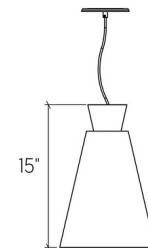

### Specifications

COLOR . . . . . N/A  
BODY FINISH . . . . . American Walnut  
WATTAGE . . . . . N/A  
DIMMER . . . . . Standard 120V  
DIMENSIONS . . . . . 10.6"W x 15"H  
BULB NOT INCLUDED . . . . . 1 x A19/Medium (E26)/120V LED  
COUNTRY OF ORIGIN . . . . . Brazil

### Technical Information

PRODUCT DIMENSIONS . . . . . Canopy: 5.3" diameter

Shown in american walnut

CLICK TO VIEW PRODUCT

Notes: