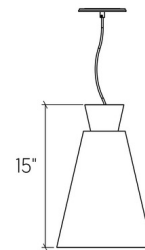

Specifications

COLOR N/A
BODY FINISH American Walnut
WATTAGE N/A
DIMMER Standard 120V
DIMENSIONS 10.6"W x 15"H
BULB NOT INCLUDED 1 x A19/Medium (E26)/120V LED
COUNTRY OF ORIGIN Brazil

Technical Information

PRODUCT DIMENSIONS Canopy: 5.3" diameter

Shown in american walnut

CLICK TO VIEW PRODUCT

Notes: