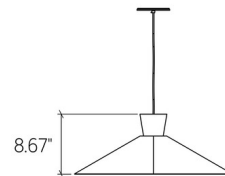

Description

The Conical Topper Wide Pendant is sleek and functional. It features a wide cone-shaped Natural Wood Veneer shade that offers both up and down light. Note: Cord color varies by finish and may not be as shown. Please refer to Preset Cable Options image.

Shown in Imbuia

Specifications

COLOR	N/A
BODY FINISH	Imbuia
WATTAGE	N/A
DIMMER	Standard 120V
DIMENSIONS	25.2"W x 8.7"H
BULB NOT INCLUDED	1 x A19/Medium (E26)/120V LED
COUNTRY OF ORIGIN	Brazil

CLICK TO VIEW PRODUCT