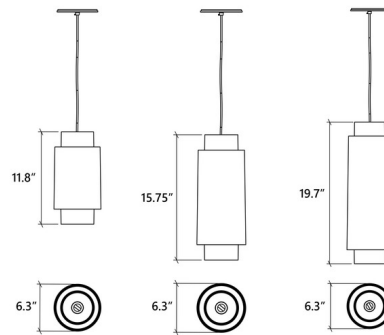

Shown in teak

Specifications

COLOR	N/A
BODY FINISH	Teak
WATTAGE	N/A
DIMMER	Standard 120V
DIMENSIONS	6.3"W x 19.7"H
BULB NOT INCLUDED	1 x A19/Medium (E26)/120V LED
COUNTRY OF ORIGIN	Brazil

Technical Information

PRODUCT DIMENSIONS	Canopy: 5.3" diameter
--------------------	-----------------------

CLICK TO VIEW PRODUCT

Notes: