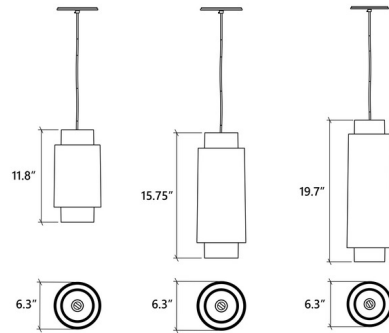

### Specifications

COLOR	N/A
BODY FINISH	Teak
WATTAGE	N/A
DIMMER	Standard 120V
DIMENSIONS	6.3\"W x 19.7\"H
BULB NOT INCLUDED	1 x A19/Medium (E26)/120V LED
COUNTRY OF ORIGIN	Brazil

### Technical Information

PRODUCT DIMENSIONS	Canopy: 5.3\" diameter
--------------------	------------------------

CLICK TO VIEW PRODUCT

Notes: