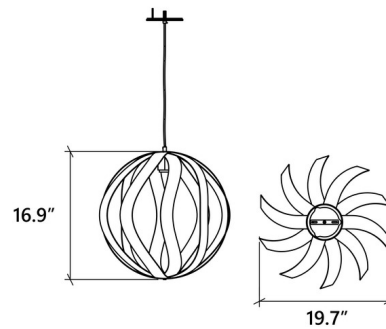

By Accord Iluminacao

Description

The Versatile Globe Pendant brings a decorative outdoor vibe to a variety of interior spaces. The woody feel of this piece will blend in styles from farmhouse to contemporary. The unique slatted shade in Natural Wood Veneer surrounds the bulb and casts interesting shadows in your space. Note: Cord color varies by finish and may not be as shown. Please refer to Preset Cable Options image.

Shown in maple

Specifications

COLOR	N/A
BODY FINISH	Maple
WATTAGE	N/A
DIMMER	Standard 120V
DIMENSIONS	19.7"W x 16.9"H
BULB NOT INCLUDED	1 x G25/Medium (E26)/120V LED
COUNTRY OF ORIGIN	Brazil

Technical Information

PRODUCT DIMENSIONS	Canopy: 5.3" diameter
--------------------	-----------------------

CLICK TO VIEW PRODUCT

Notes: