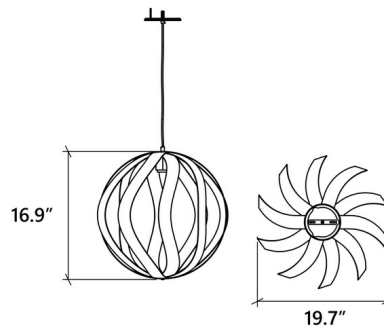

By Accord Iluminacao

Description

The Versatile Globe Pendant brings a decorative outdoor vibe to a variety of interior spaces. The woody feel of this piece will blend in styles from farmhouse to contemporary. The unique slatted shade in Natural Wood Veneer surrounds the bulb and casts interesting shadows in your space. Note: Cord color varies by finish and may not be as shown. Please refer to Preset Cable Options image.

Shown in maple

Specifications

COLOR	N/A
BODY FINISH	Maple
WATTAGE	N/A
DIMMER	Standard 120V
DIMENSIONS	19.7"W x 16.9"H
BULB NOT INCLUDED	1 x G25/Medium (E26)/120V LED
COUNTRY OF ORIGIN	Brazil

Technical Information

PRODUCT DIMENSIONS	Canopy: 5.3" diameter
--------------------	-----------------------

CLICK TO VIEW PRODUCT

Notes: