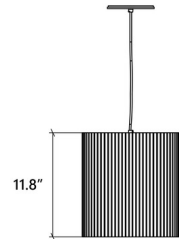

By Accord Iluminacao

Description

The Living Hinges Wide Pendant blends clean lines with a touch of outdoor charm, perfect for elevating your interior space. The shaped natural veneer shade casts soft, warm light and gentle shadows throughout your room. Note: Cord color varies by finish and may not be as shown. Please refer to Preset Cable Options image.

Shown in maple

Specifications

COLOR	N/A
BODY FINISH	Maple
WATTAGE	N/A
DIMMER	Standard 120V
DIMENSIONS	11.8"W x 11.8"H
BULB NOT INCLUDED	1 x A19/Medium (E26)/120V LED
COUNTRY OF ORIGIN	Brazil

CLICK TO VIEW PRODUCT