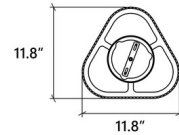

Shown in maple

Specifications

COLOR	N/A
BODY FINISH	Maple
WATTAGE	N/A
DIMMER	Standard 120V
DIMENSIONS	11.8"W x 11.8"H
BULB NOT INCLUDED	1 x A19/Medium (E26)/120V LED
COUNTRY OF ORIGIN	Brazil

CLICK TO VIEW PRODUCT