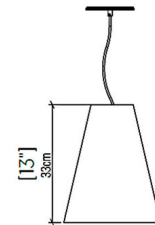

CLICK TO VIEW PRODUCT

Notes: