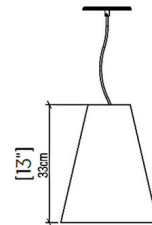

Description

The Conical Open Pendant brings a clean outdoor vibe to your interior space. The smooth wood cone shaped diffuser casts warm shadows of light down across your room.

Specifications

COLOR	N/A
BODY FINISH	Maple
WATTAGE	25W
DIMMER	Standard 120V
DIMENSIONS	10.63"W x 12.6"H
BULB NOT INCLUDED	1 x A19/Medium (E26)/25W/120V LED
COUNTRY OF ORIGIN	Brazil

Technical Information

PRODUCT DIMENSIONS	Adjustable Cable Length: 120"
--------------------	-------------------------------

Shown in maple

CLICK TO VIEW PRODUCT

Notes: