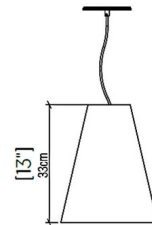

CLICK TO VIEW PRODUCT

Notes: