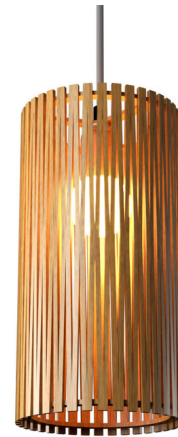

Lightology

lightology.com
866-954-4489
04-25-26

Project: _____

Company: _____

Location: _____ Fixture Type: _____

SPEC #: **AC01184496**

Approved On: _____ Approved By: _____

Living Hinges Narrow Pendant

By Accord Iluminacao

Description

The Living Hinges Narrow Pendant blends clean lines with a touch of outdoor charm, perfect for elevating your interior space. The slatted natural veneer shade casts soft, warm light and gentle shadows throughout your room. Note: Cord color varies by finish and may not be as shown. Please refer to Preset Cable Options image.

Shown in louro freijo

Specifications

COLOR	N/A
BODY FINISH	Louro Freijo
WATTAGE	N/A
DIMMER	Standard 120V
DIMENSIONS	5.9"W x 11.8"H
BULB NOT INCLUDED	1 x A19/Medium (E26)/120V LED
COUNTRY OF ORIGIN	Brazil