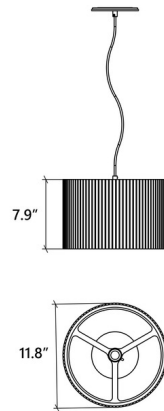

Lightology

lightology.com
866-954-4489
04-23-26

Project: _____

Company: _____

Location: _____ Fixture Type: _____

SPEC #: **ACO1184506**

Approved On: _____ Approved By: _____

Living Hinges Drum Pendant

By Accord Iluminacao

Description

The Living Hinges Drum Pendant blends clean lines with a touch of outdoor charm, perfect for elevating your interior space. The slatted drum shaped natural veneer shade casts soft, warm light and gentle shadows throughout your room. Note: Cord color varies by finish and may not be as shown. Please refer to Preset Cable Options image.

Shown in american walnut

Specifications

COLOR	N/A
BODY FINISH	American Walnut
WATTAGE	N/A
DIMMER	Standard 120V
DIMENSIONS	11.8"W x 7.9"H
BULB NOT INCLUDED	1 x G25/Medium (E26)/120V LED
COUNTRY OF ORIGIN	Brazil

Technical Information

PRODUCT DIMENSIONS	Adjustable Cable Length: 120"
--------------------	-------------------------------

CLICK TO VIEW PRODUCT

Notes: