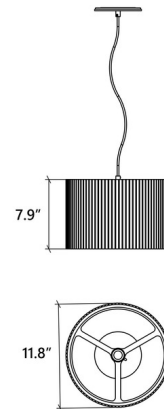

Lightology

lightology.com
866-954-4489
04-23-26

Project: _____
Company: _____
Location: _____ Fixture Type: _____
SPEC #: **ACO1184506**
Approved On: _____ Approved By: _____

Living Hinges Drum Pendant

By Accord Iluminacao

Description

The Living Hinges Drum Pendant blends clean lines with a touch of outdoor charm, perfect for elevating your interior space. The slatted drum shaped natural veneer shade casts soft, warm light and gentle shadows throughout your room. Note: Cord color varies by finish and may not be as shown. Please refer to Preset Cable Options image.

Shown in american walnut

Specifications

COLOR	N/A
BODY FINISH	American Walnut
WATTAGE	N/A
DIMMER	Standard 120V
DIMENSIONS	11.8"W x 7.9"H
BULB NOT INCLUDED	1 x G25/Medium (E26)/120V LED
COUNTRY OF ORIGIN	Brazil

Technical Information

PRODUCT DIMENSIONS Adjustable Cable Length: 120"

CLICK TO VIEW PRODUCT

Notes: