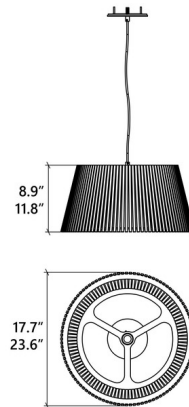

### Description

The Living Hinges Taper Drum Pendant blends clean lines with a touch of outdoor charm, perfect for elevating your interior space. The slatted, tapered drum shaped natural veneer shade casts soft, warm light and gentle shadows throughout your room. Note: Cord color varies by finish and may not be as shown. Please refer to Preset Cable Options image.

### Specifications

COLOR	N/A
BODY FINISH	Maple
WATTAGE	N/A
DIMMER	Standard 120V
DIMENSIONS	17.7"W x 8.9"H
BULB NOT INCLUDED	1 x G25/Medium (E26)/120V LED
COUNTRY OF ORIGIN	Brazil

### Technical Information

PRODUCT DIMENSIONS	Adjustable Cable Length: 120"
--------------------	-------------------------------

CLICK TO VIEW PRODUCT

Notes: