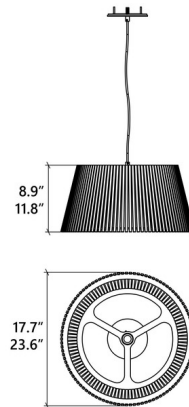

Lightology

lightology.com
866-954-4489
07-07-26

Project: _____
Company: _____
Location: _____ Fixture Type: _____
SPEC #: **ACO1184515**
Approved On: _____ Approved By: _____

Living Hinges Taper Drum Pendant By Accord Iluminacao

Description

The Living Hinges Taper Drum Pendant blends clean lines with a touch of outdoor charm, perfect for elevating your interior space. The slatted, tapered drum shaped natural veneer shade casts soft, warm light and gentle shadows throughout your room. Note: Cord color varies by finish and may not be as shown. Please refer to Preset Cable Options image.

Shown in maple

Specifications

COLOR	N/A
BODY FINISH	Maple
WATTAGE	N/A
DIMMER	Standard 120V
DIMENSIONS	17.7\"W x 8.9\"H
BULB NOT INCLUDED	1 x G25/Medium (E26)/120V LED
COUNTRY OF ORIGIN	Brazil

Technical Information

PRODUCT DIMENSIONS	Adjustable Cable Length: 120"
--------------------	-------------------------------

CLICK TO VIEW PRODUCT

Notes: