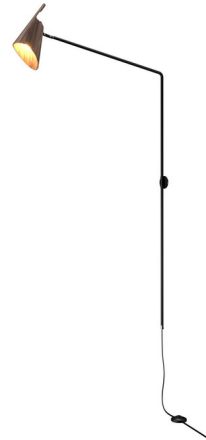

Lightology

lightology.com
866-954-4489
07-01-26

Project: _____

Company: _____

Location: _____ Fixture Type: _____

SPEC #: **ACO1184635**

Approved On: _____ Approved By: _____

Balance Plug-in Wall Sconce

By Accord Iluminacao

Description

The Balance Plug-in Wall Sconce brings a clean outdoor vibe to your interior space. The smooth wood veneer angle cut shade adjusts up and down to direct warm light exactly where you need it. On/Off switch is located on the cord.

Shown in american walnut

Specifications

COLOR	N/A
BODY FINISH	American Walnut
WATTAGE	25W
DIMMER	N/A
DIMENSIONS	5.31"W x 56.1"H x 31.3"D
BULB NOT INCLUDED	1 x A19/Medium (E26)/25W/120V LED
COUNTRY OF ORIGIN	Brazil