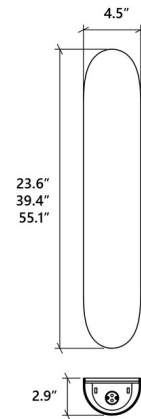

Shown in teak

Specifications

| | |
|-------------------|---------------------------|
| COLOR | N/A |
| BODY FINISH | Teak |
| WATTAGE | 12W |
| DIMMER | Standard 120V |
| DIMENSIONS | 4.5"W x 23.6"H x 2.9"D |
| BULB NOT INCLUDED | 2 x MR16/GU10/6W/120V LED |
| COUNTRY OF ORIGIN | Brazil |