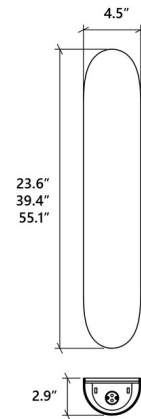

Shown in teak

Specifications

COLOR	N/A
BODY FINISH	Teak
WATTAGE	12W
DIMMER	Standard 120V
DIMENSIONS	4.5"W x 23.6"H x 2.9"D
BULB NOT INCLUDED	2 x MR16/GU10/6W/120V LED
COUNTRY OF ORIGIN	Brazil

CLICK TO VIEW PRODUCT