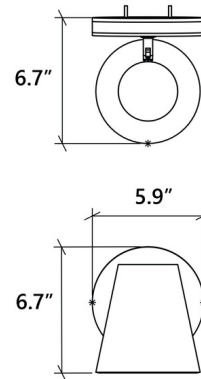

Shown in teak

Specifications

COLOR	N/A
BODY FINISH	Teak
WATTAGE	N/A
DIMMER	N/A
DIMENSIONS	5.9"W x 6.7"H x 6.7"D
BULB NOT INCLUDED	1 x A19/Medium (E26)/120V LED
COUNTRY OF ORIGIN	Brazil

Technical Information

PRODUCT DIMENSIONS	Backplate: 5.9" diameter
--------------------	--------------------------

CLICK TO VIEW PRODUCT

Notes: