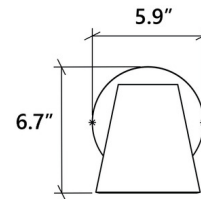

### Specifications

COLOR	N/A
BODY FINISH	Teak
WATTAGE	N/A
DIMMER	N/A
DIMENSIONS	5.9"W x 6.7"H x 6.7"D
BULB NOT INCLUDED	1 x A19/Medium (E26)/120V LED
COUNTRY OF ORIGIN	Brazil

### Technical Information

PRODUCT DIMENSIONS	Backplate: 5.9" diameter
--------------------	--------------------------

CLICK TO VIEW PRODUCT

Notes: