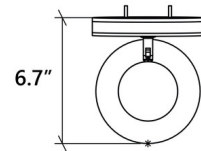

### Specifications

COLOR	N/A
BODY FINISH	Teak
WATTAGE	N/A
DIMMER	N/A
DIMENSIONS	5.9"W x 6.7"H x 6.7"D
BULB NOT INCLUDED	1 x A19/Medium (E26)/120V LED
COUNTRY OF ORIGIN	Brazil

### Technical Information

PRODUCT DIMENSIONS	Backplate: 5.9" diameter
--------------------	--------------------------

CLICK TO VIEW PRODUCT

Notes: