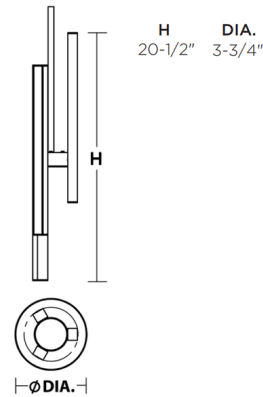

Specifications

COLOR	White
BODY FINISH	Black
WATTAGE	24W
DIMMER	Low Voltage Electronic
DIMENSIONS	3.75"W x 20.5"H
INTEGRATED LED MODULE	3 x LED/8W/120V LED
COUNTRY OF ORIGIN	China

Technical Information

LAMP LIFE	50000 hours
COLOR RENDERING	90 CRI
LAMP COLOR	CCT Select
LUMENS/WATT	168.75
LUMINOUS FLUX	1350 lumens

Shown in black / white

CLICK TO VIEW PRODUCT

Notes: