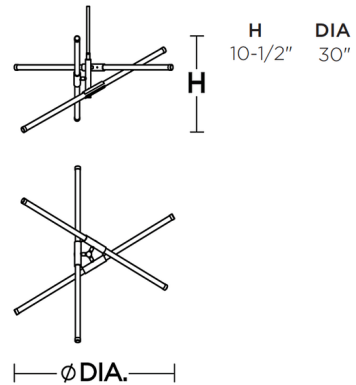

Specifications

COLOR	White
BODY FINISH	Black
WATTAGE	36W
DIMMER	Low Voltage Electronic
DIMENSIONS	30"W x 10.5"H
INTEGRATED LED MODULE	3 x LED/12W/120V LED
COUNTRY OF ORIGIN	China

Technical Information

LAMP LIFE	50000 hours
COLOR RENDERING	90 CRI
LAMP COLOR	3000K
LUMENS/WATT	235.42
LUMINOUS FLUX	2825 lumens

Shown in black / white

CLICK TO VIEW PRODUCT

Notes: