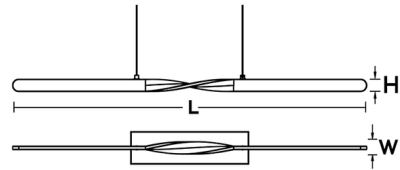

### Description

The Twist Linear Pendant features a sleek, minimal form made of extruded aluminum with a unique twist at the center. Fitted with a border of LED lighting softened by an acrylic diffuser, it provides ambient illumination with contemporary flair for your space.

### Specifications

COLOR . . . . . White  
BODY FINISH . . . . . Satin Nickel  
WATTAGE . . . . . 40W  
DIMMER . . . . . Low Voltage Electronic  
DIMENSIONS . . . . . 47.5"L x 2"W x 1.5"H  
INTEGRATED LED MODULE . . . . . 1 x LED/40W/120V LED  
COUNTRY OF ORIGIN . . . . . China

H L W  
1-1/2" 47-1/2" 2"

CLICK TO VIEW PRODUCT

Notes: