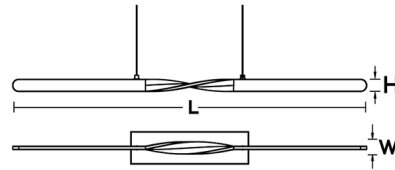

### Description

The Twist Linear Pendant features a sleek, minimal form made of extruded aluminum with a unique twist at the center. Fitted with a border of LED lighting softened by an acrylic diffuser, it provides ambient illumination with contemporary flair for your space.

### Specifications

COLOR . . . . . White  
BODY FINISH . . . . . Satin Nickel  
WATTAGE . . . . . 40W  
DIMMER . . . . . Low Voltage Electronic  
DIMENSIONS . . . . . 47.5"L x 2"W x 1.5"H  
INTEGRATED LED MODULE . . . . . 1 x LED/40W/120V LED  
COUNTRY OF ORIGIN . . . . . China

H L W  
1-1/2" 47-1/2" 2"

CLICK TO VIEW PRODUCT

Notes: