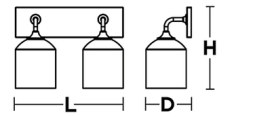

By AFX

Description

A fusion of modern elegance and vintage style, the William Bathroom Vanity Light offers the sleek lines of its metal frame combined with bell shaped clear glass shades. Try it with Edison bulbs for a warm retro look. This fixture can be installed facing up or down.

Shown in satin nickel / clear

H	L	D
11"	14-3/4"	6-1/4"
11"	24"	6-1/4"

Specifications

COLOR Clear
 BODY FINISH Satin Nickel
 WATTAGE 120W
 DIMMER Standard 120V
 DIMENSIONS 14.75"W x 11"H x 6.25"D
 BULB NOT INCLUDED 2 x Edison ST-Shape/Medium (E26)/60W/120V Incandescent
 OTHER BULB OPTIONS 2 x Edison ST-Shape/Medium (E26)/120V LED
 COUNTRY OF ORIGIN China