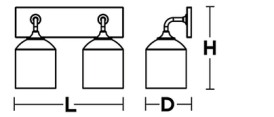

By AFX

Description

A fusion of modern elegance and vintage style, the William Bathroom Vanity Light offers the sleek lines of its metal frame combined with bell shaped clear glass shades. Try it with Edison bulbs for a warm retro look. This fixture can be installed facing up or down.

Shown in satin nickel / clear

H	L	D
11"	14-3/4"	6-1/4"
11"	24"	6-1/4"

Specifications

COLOR Clear
BODY FINISH Satin Nickel
WATTAGE 120W
DIMMER Standard 120V
DIMENSIONS 14.75"W x 11"H x 6.25"D
BULB NOT INCLUDED 2 x Edison ST-Shape/Medium (E26)/60W/120V Incandescent
OTHER BULB OPTIONS 2 x Edison ST-Shape/Medium (E26)/120V LED
COUNTRY OF ORIGIN China