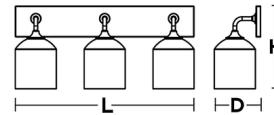

By AFX

Description

A fusion of modern elegance and vintage style, the William Bathroom Vanity Light offers the sleek lines of its metal frame combined with bell shaped clear glass shades. Try it with Edison bulbs for a warm retro look. This fixture can be installed facing up or down.

Shown in satin nickel / clear

H	L	D
11"	14-3/4"	6-1/4"
11"	24"	6-1/4"

Specifications

COLOR Clear
BODY FINISH Satin Nickel
WATTAGE 120W
DIMMER Standard 120V
DIMENSIONS 14.75"W x 11"H x 6.25"D
BULB NOT INCLUDED 2 x Edison ST-Shape/Medium (E26)/60W/120V Incandescent
OTHER BULB OPTIONS 2 x Edison ST-Shape/Medium (E26)/120V LED
COUNTRY OF ORIGIN China