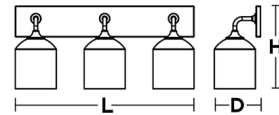

By AFX

Description

A fusion of modern elegance and vintage style, the William Bathroom Vanity Light offers the sleek lines of its metal frame combined with bell shaped clear glass shades. Try it with Edison bulbs for a warm retro look. This fixture can be installed facing up or down.

Shown in satin nickel / clear

H	L	D
11"	14-3/4"	6-1/4"
11"	24"	6-1/4"

Specifications

COLOR Clear
 BODY FINISH Satin Nickel
 WATTAGE 120W
 DIMMER Standard 120V
 DIMENSIONS 14.75"W x 11"H x 6.25"D
 BULB NOT INCLUDED 2 x Edison ST-Shape/Medium (E26)/60W/120V Incandescent
 OTHER BULB OPTIONS 2 x Edison ST-Shape/Medium (E26)/120V LED
 COUNTRY OF ORIGIN China