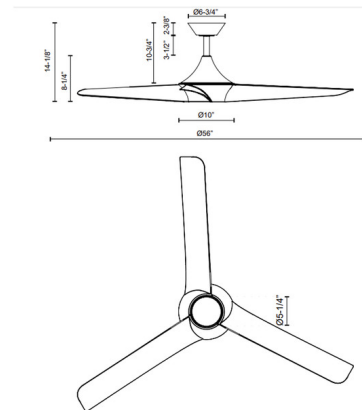

Shown in matte black