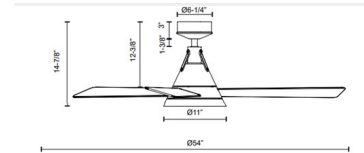

Shown in matte black