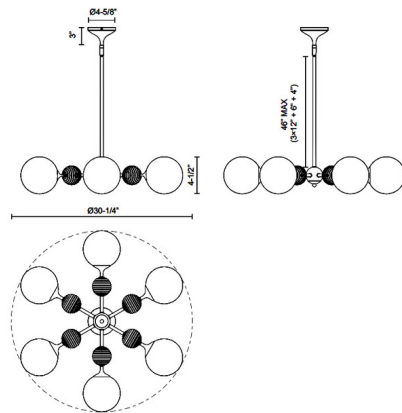

Specifications

COLOR Opal
BODY FINISH Brushed Gold
WATTAGE 360W
DIMMER Standard 120V
DIMENSIONS 30.25"W x 4.5"H
BULB NOT INCLUDED 6 x B10/Candelabra (E12)/60W/120V Incandescent
OTHER BULB OPTIONS 6 x B10/Candelabra (E12)/120V LED
COUNTRY OF ORIGIN China

Technical Information

PRODUCT DIMENSIONS Downrods: One 4", One 6" and Three 12" Included

Shown in brushed gold / opal

CLICK TO VIEW PRODUCT

Notes: