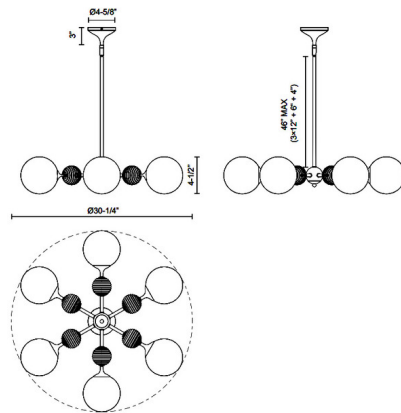

Specifications

COLOR Opal
BODY FINISH Brushed Gold
WATTAGE 360W
DIMMER Standard 120V
DIMENSIONS 30.25"W x 4.5"H
BULB NOT INCLUDED 6 x B10/Candelabra (E12)/60W/120V Incandescent
OTHER BULB OPTIONS 6 x B10/Candelabra (E12)/120V LED
COUNTRY OF ORIGIN China

Technical Information

PRODUCT DIMENSIONS Downrods: One 4", One 6" and Three 12" Included

Shown in brushed gold / opal

CLICK TO VIEW PRODUCT

Notes: