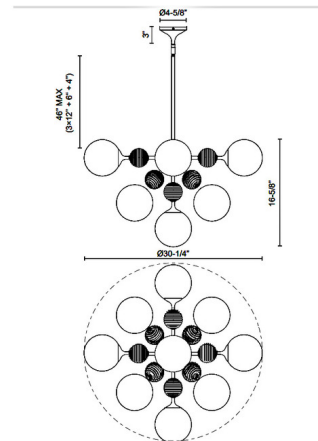

Specifications

COLOR Opal
BODY FINISH Matte Black
WATTAGE 540W
DIMMER Standard 120V
DIMENSIONS 30.25"W x 16.63"H
BULB NOT INCLUDED 9 x B10/Candelabra (E12)/60W/120V Incandescent
OTHER BULB OPTIONS 9 x B10/Candelabra (E12)/120V LED
COUNTRY OF ORIGIN China

Technical Information

PRODUCT DIMENSIONS Downrods: One 4", One 6" and Three 12" Included

Shown in matte black / opal

CLICK TO VIEW PRODUCT

Notes: