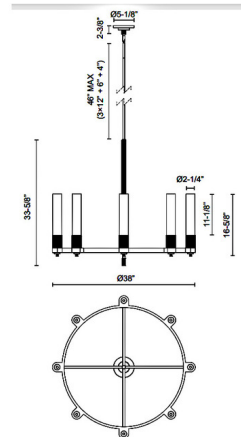

Specifications

COLOR Glossy Opal
BODY FINISH Warm Bronze
WATTAGE 480W
DIMMER Standard 120V
DIMENSIONS 38"W x 33.63"H
BULB NOT INCLUDED 8 x A19/Medium (E26)/60W/120V Incandescent
OTHER BULB OPTIONS 8 x A19/Medium (E26)/120V LED
COUNTRY OF ORIGIN China

Technical Information

PRODUCT DIMENSIONS Downrods: One 4", One 6" and Three 12" Included

Notes:

Shown in warm bronze / glossy opal

CLICK TO VIEW PRODUCT