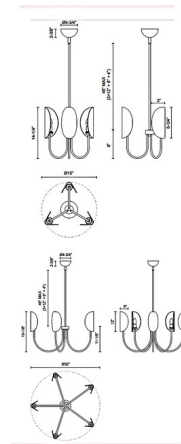

CLICK TO VIEW PRODUCT

Notes: