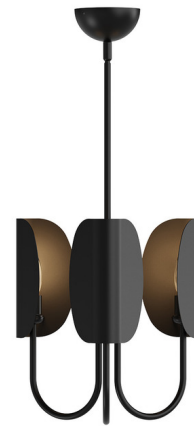

Lightology

lightology.com
866-954-4489
05-24-26

Project: _____

Company: _____

Location: _____ Fixture Type: _____

SPEC #: **ALR1184827**

Approved On: _____ Approved By: _____

Seno Chandelier

By Alora Mood

Description

The Seno Chandelier is inspired by the art of Origami. The folded metal or cotton shade provides warm light that casts shadows throughout your room. Sloped ceiling compatible to 18 degrees.

Specifications

COLOR	N/A
BODY FINISH	Matte Black
WATTAGE	180W
DIMMER	Standard 120V
DIMENSIONS	15"W x 14.25"H
BULB NOT INCLUDED	3 x B10/Candelabra (E12)/60W/120V Incandescent
OTHER BULB OPTIONS	3 x B10/Candelabra (E12)/120V LED
COUNTRY OF ORIGIN	China

Shown in matte black

CLICK TO VIEW PRODUCT

Notes: