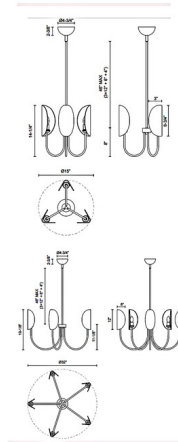

Specifications

COLOR N/A
BODY FINISH Matte Black / White Cotton
WATTAGE 180W
DIMMER Standard 120V
DIMENSIONS 15"W x 14.25"H
BULB NOT INCLUDED 3 x B10/Candelabra (E12)/60W/120V Incandescent
OTHER BULB OPTIONS 3 x B10/Candelabra (E12)/120V LED
COUNTRY OF ORIGIN China

Technical Information

PRODUCT DIMENSIONS Downrods: One 4", One 6" and Three 12" Included

Shown in matte black / white cotton

CLICK TO VIEW PRODUCT

Notes: