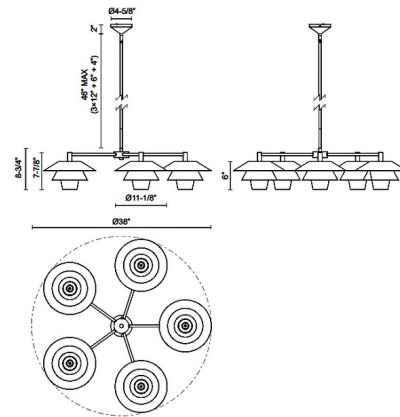

By Alora Mood

Description

The Tetsu Chandelier updates traditional Japanese elements to a modern chic style. The layered, lantern shaped metallic shades hug the clear glass diffuser, casting warm shadow across your room. Sloped ceiling compatible up to 45 degrees.

Shown in brushed gold / clear

Specifications

COLOR Clear
BODY FINISH Brushed Gold
WATTAGE 300W
DIMMER Standard 120V
DIMENSIONS 38"W x 8.75"H
BULB NOT INCLUDED 5 x B10/Candelabra (E12)/60W/120V Incandescent
OTHER BULB OPTIONS 5 x B10/Candelabra (E12)/120V LED
COUNTRY OF ORIGIN China

Technical Information

PRODUCT DIMENSIONS Downrods: One 4", One 6" and Three 12" Included

CLICK TO VIEW PRODUCT

Notes: