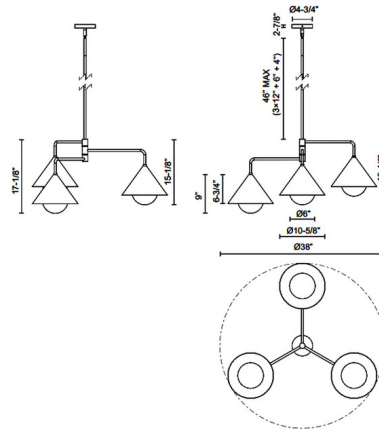

Description

The Remy Chandelier brings a simplistic flair to your interior space. Inspired by Japanese design, the cone shaped steel shades hug a glass globe, casting warm shadows across your room. All finishes are lined in gold for a pop of color. Sloped ceiling compatible up to 45 degrees.

Specifications

COLOR Opal
BODY FINISH White
WATTAGE 180W
DIMMER Standard 120V
DIMENSIONS 38"W x 17.13"H
BULB NOT INCLUDED 3 x A19/Medium (E26)/60W/120V Incandescent
OTHER BULB OPTIONS 3 x A19/Medium (E26)/120V LED
COUNTRY OF ORIGIN China

Technical Information

PRODUCT DIMENSIONS Downrods: One 4", One 6" and Three 12" Included

Notes:

Shown in white / opal

CLICK TO VIEW PRODUCT