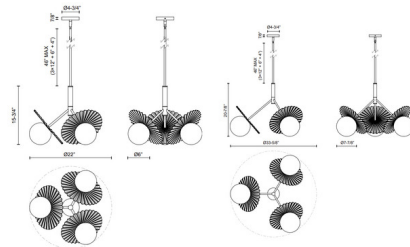

Specifications

COLOR Opal Matte
BODY FINISH Matte Black
WATTAGE 180W
DIMMER Standard 120V
DIMENSIONS 22\"/>

Technical Information

PRODUCT DIMENSIONS Downrods: One 4\", One 6\"/>

CLICK TO VIEW PRODUCT

Notes: