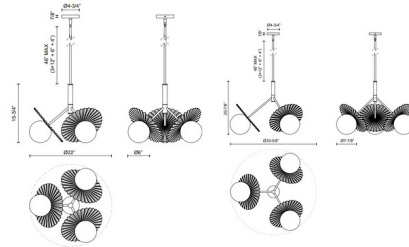

COLOR Opal Matte
BODY FINISH Matte Black
WATTAGE 180W
DIMMER Standard 120V
DIMENSIONS 22"W x 15.75"H
BULB NOT INCLUDED 3 x A19/Medium (E26)/60W/120V Incandescent
OTHER BULB OPTIONS 3 x A19/Medium (E26)/120V LED
COUNTRY OF ORIGIN China

Technical Information

PRODUCT DIMENSIONS Downrods: One 4", One 6" and Three 12" Included

Notes:

Shown in matte black / opal matte

CLICK TO VIEW PRODUCT